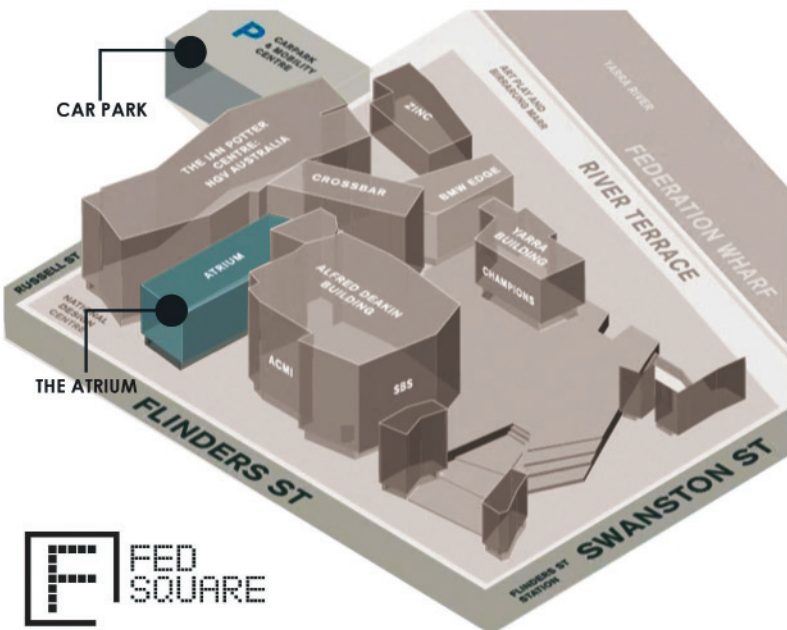

Humanity in Motion is proudly sponsored by

* Ample parking is available at Federation Square for $8 after 5 pm.

* The Atrium is a short walk from Flinders Street Station.

* For more information on the venue, please go to www.federationsquare.com.au